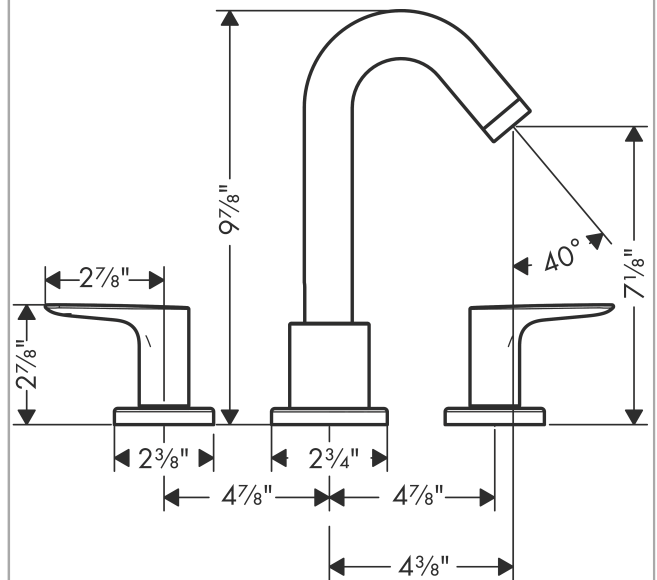

##### Features

- Flow: 5.8 GPM
- 90° ceramic valves
- Solid brass

##### Required accessories

- Rough, 3-Hole Roman Tub Set (#06607USA)

#### Scale drawing

Logis

Logis 3-Hole Roman Tub Set Trim

Finishes : **Brushed Nickel** Part no. : **71500821**

## Exploded drawing

Year of production: >07/15

**Logis**

**Logis 3-Hole Roman Tub Set Trim**

Finishes : **Brushed Nickel** Part no. : **71500821**

**Spare parts list**

Year of production: >07/15

| Pos. | Description                         | Part no. | PC | PU |
|------|-------------------------------------|----------|----|----|
| 1    | hollow set screw M6x6               | 97660000 | -  | 1  |
| 2    | handle fixing set                   | 94184000 | -  | 1  |
| 3    | adapter for spout                   | 88512000 | -  | 1  |
| 4    | escutcheon Ø 70 mm                  | 97779820 | -  | 1  |
| 5    | escutcheon                          | 31098820 | -  | 1  |
| 6    | set of color-rings cold / hot water | 95819000 | -  | 1  |
| 7    | handle                              | 92779820 | -  | 1  |
| 8    | aerator M24x1 (25 l/min)            | 92512820 | -  | 1  |