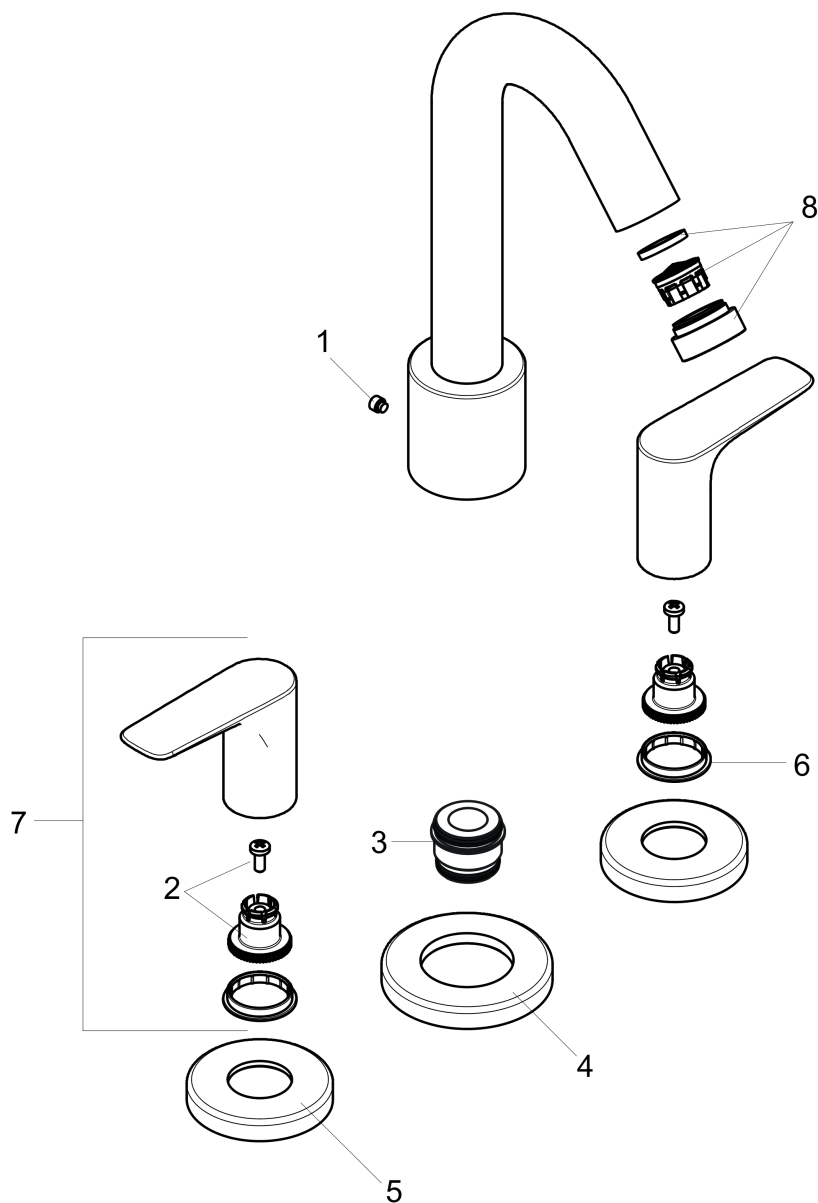

#### Product image

#### Scale drawing

Logis

Logis 3-Hole Roman Tub Set Trim

Finishes : **Brushed Nickel** Part no. : **71500821**

## Exploded drawing

Year of production: >07/15

**Logis**

**Logis 3-Hole Roman Tub Set Trim**

Finishes : **Brushed Nickel** Part no. : **71500821**

**Spare parts list**

Year of production: >07/15

| Pos. | Description                         | Part no. | PC | PU |
|------|-------------------------------------|----------|----|----|
| 1    | hollow set screw M6x6               | 97660000 | -  | 1  |
| 2    | handle fixing set                   | 94184000 | -  | 1  |
| 3    | adapter for spout                   | 88512000 | -  | 1  |
| 4    | escutcheon Ø 70 mm                  | 97779820 | -  | 1  |
| 5    | escutcheon                          | 31098820 | -  | 1  |
| 6    | set of color-rings cold / hot water | 95819000 | -  | 1  |
| 7    | handle                              | 92779820 | -  | 1  |
| 8    | aerator M24x1 (25 l/min)            | 92512820 | -  | 1  |